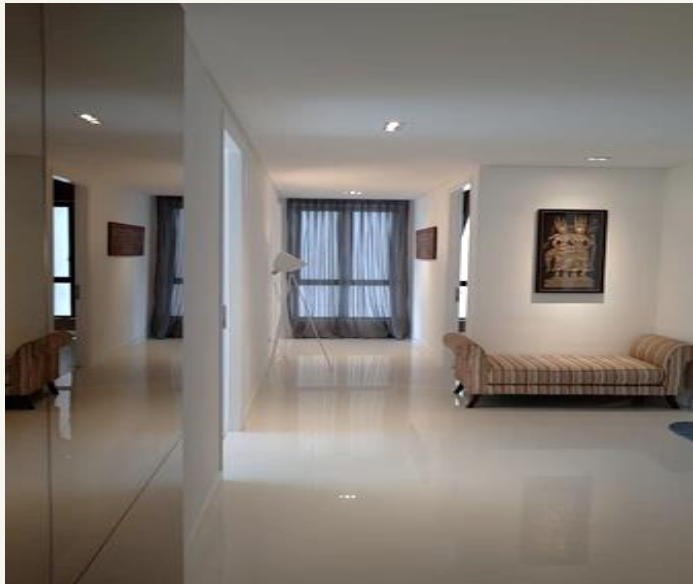

Project 04

R22 Residence @

Mont Kiara

Our Services : Whole house Interior Design & Renovation

Cabinet : Custom-made cabinet

Night curtain: 80% Blackout curtain with FR spec

Day curtain: Polyester with FR spec

Blind : Zebra Blind